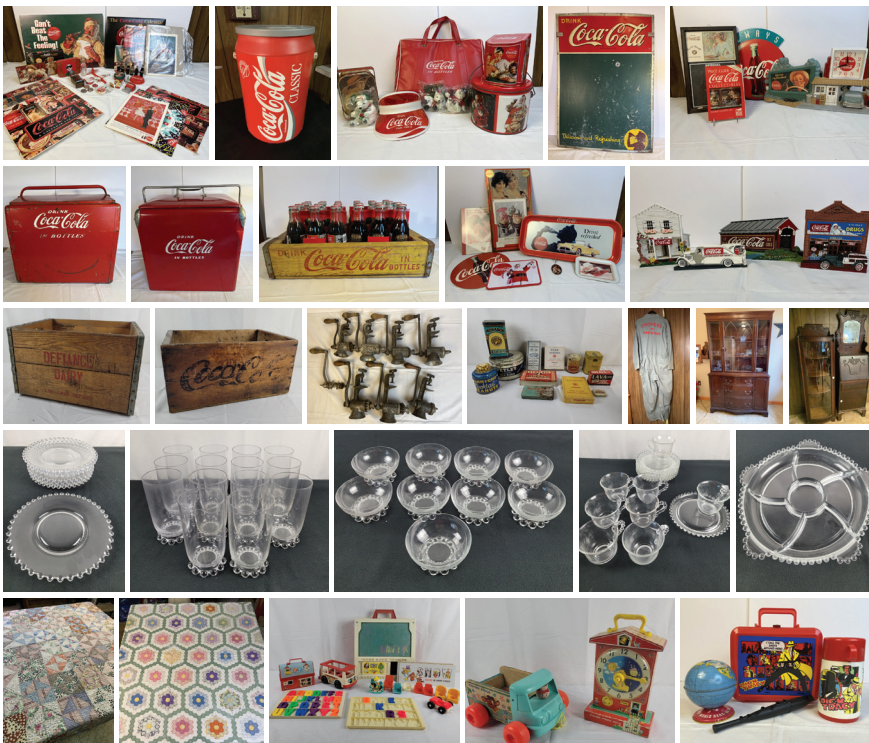

# TIMED ONLINE ONLY AUCTION

Lots Begin Closing: Sunday, January 19 • 7pm

**LOCATION OF ITEMS: 507 Carlyle St, Payne, OH 45880**

**PREVIEW: Thu, Jan. 16 • 4-5:30pm**

- Large Coca-Cola Collection
- Hundreds of pieces of Imperial Candlewick glassware: many entertaining serving pieces, place setting pieces, relish dishes, vases, candy dishes, lemon dish, tumblers, stemware, and so much more
- Vintage Coke coolers
- Vintage Coke tin sign/chalkboard
- Vintage Coke button sign
- Defiance Bottling case
- Defiance Dairy bottle and case
- Coke menu sign
- Many handmade nice quilts
- Mahogany china cabinet
- Antique secretary bookcase
- Rocking chairs
- Bar stools
- Large collection of Arlene Wobler ceramic art from Payne, OH
- Fisher Price & Playskool vintage toys
- Modern and Vintage Fiestaware
- SS stockpots
- Hoosier cabinet shakers
- Vintage "Coopers of Oakwood" coveralls
- Pocketknives