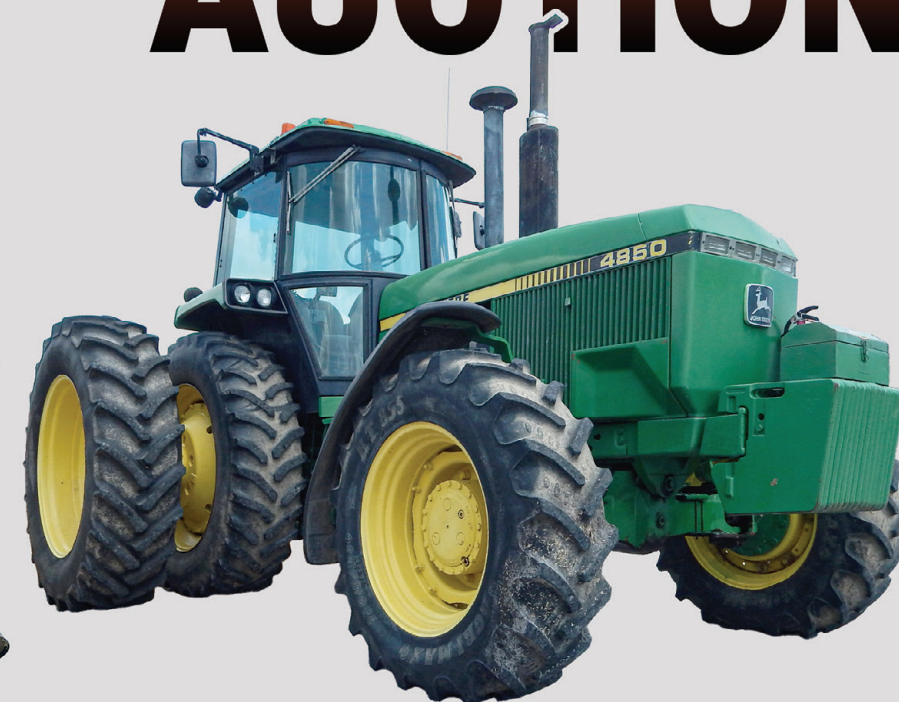

Quality Farm Equipment AUCTION

- Gator • UTVs
- 4 Wheelers
- Zero Turns
- Manure Spreader
- Hay Equipment
- ATV Sprayer
- Spreader
- Poly Tanks
- Farm Related Items

800.451.2709
www.SchraderAuction.com

10321 Steel City Rd, Benton, IL 62812