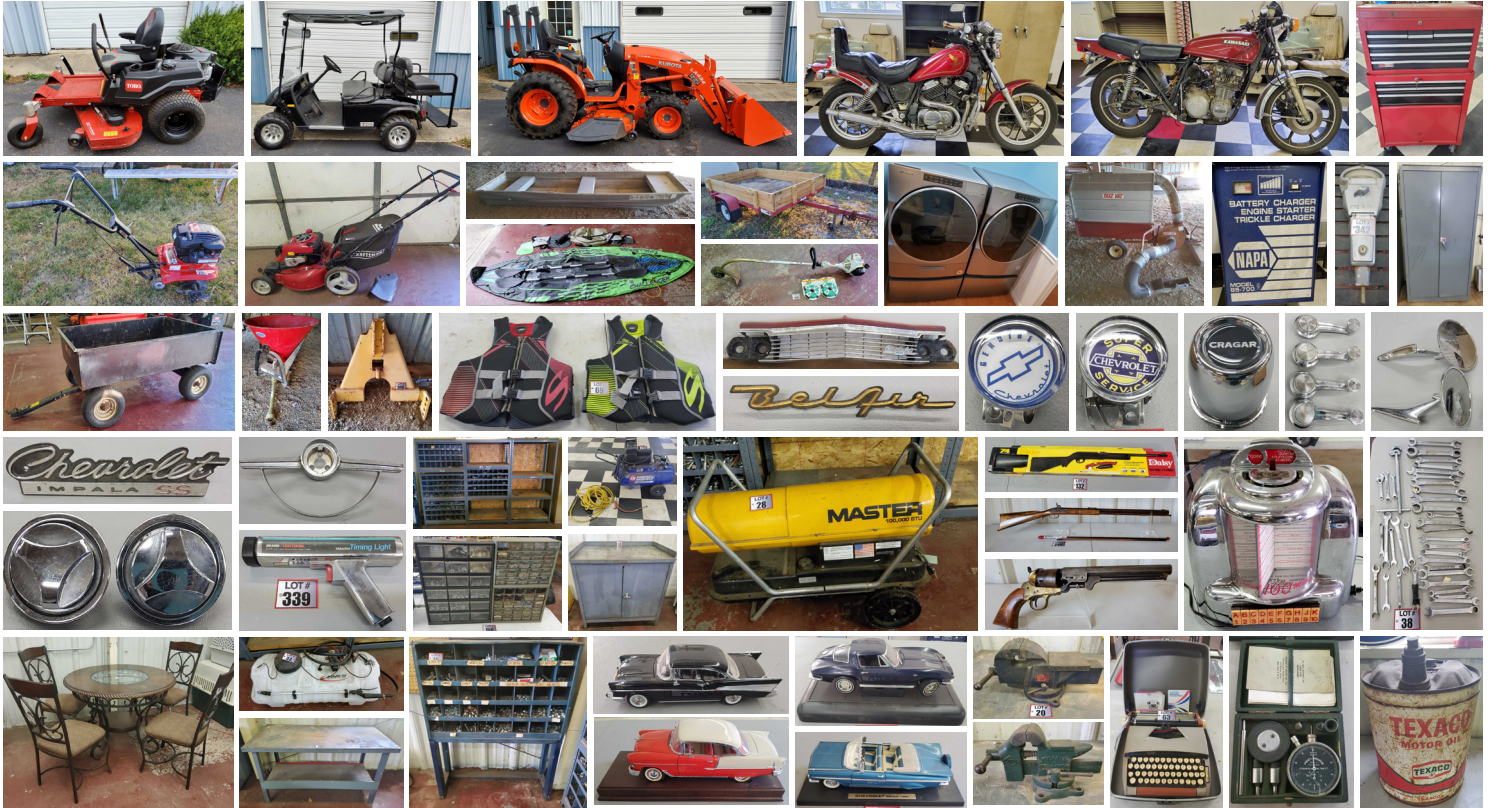

Location: 2839 S Washington Rd, Columbia City, IN 46725

Timed Online Only Auction

Lots Begin Closing: Sunday, December 8 • 5pm

CAR PARTS: • 1960'S-1970'S Impala/Ford & Misc Parts: Seals, Gas Caps, Spindle Hub, Brake Booster, Master Cylinder, Gaskets, Seat Belts, Mirrors, Window/Door Handles, Bumper Guards, Emblems, Radio's, Chevy Steering Columns, Impala Grills, Head/Tail lights, Hubcaps, 1930's Grills & More

KUBOTA • ZERO TURN • GOLF CART • IMPLEMENTS • TRAILER: • 2017 Kubota B2301 Tractor, Diesel, Hyd, MFWD, shows 406 Hrs. ROPS, 3 Pt. 540 PTO, Hitch, RCK60-32 Mower Deck, LA-434 Loader, B2356 Quick Tach Bucket, Titan 12-16.5NHS Rears, Titan 23x8.50-12 Fronts, Tilt Steering, S/N 52807, 1 Owner, Stored Inside • 2021 Toro Timecutter Zero Turn Mower, 50" Deck, Iron Forged Cutting System, Kawasaki, FR691V 23.0 hp Motor • 2013 E-Z-GO Valor TXT Gas Golf Cart, Choke, Lights, Horn, Aluminum Rims, 2

Seat, Drop Down Rear Seat, Split Windshield, Kawasaki Motor, New Deka Battery 4/24, Serviced 4/24, S/N 2834480 • Farm Star CS-694 250 3Pt. Spreader • Trac-Vac w/ B & D Motor • DeltaHook 3 Pt. Rapid Hitch System • 3 Pt. 6' Rake w/Custom Insert/Plate Assembly • Land Pride RB3584 3 Pt. Blade w/Midway Hyd Cylinder • Land Pride Cat I Quick Hitch • DeltaHook Rapid Quick Hitch System • Agri-Fab H.D. 2000 Yard Trailer • Wayne Mod 5800 Utility Trailer, Indiana Title & Bill of Sale

MOTORCYCLES: • 1977 Kawasaki KZ650 (Project) Bike, Shows 14,227 Miles, Vin# 009815, Indiana Title & Bill of Sale • 1985 Honda Shadow 500, Non-Running, Vin# PC0801 FM203210, Shows 30,975 Miles, Indiana Title & Bill of Sale

PREVIEW:
Sun, Dec. 8
from 1:30-3pm

PAYMENT: Payments May be Made Online or Onsite in The Forms of Cash, Check or Credit Card (3.0% CC Surcharge Applies) Monday December 9th from 1pm-6pm or By Calling Main Office Monday December 9th @ 260-244-7606 @ Normal Business Hours, 8am-5pm. Onsite Payments Monday December 9th 1pm-6pm. ALL Payments to be Made by 6pm Monday December 9th. 10% Buyers Premium Applies.

LOAD OUT: 1 Day Load Out!! Monday December 9th 1pm-6pm
Kubota Tractor Reserved for Loading 3 Pt Equipment Monday December

9th Until 5PM!! No Exceptions. Plan Accordingly, Staff is Limited/ Come Prepared/Auction Company Does Not Provide Boxes, Packing, Hand Trucks or Provide Staff for Loading of Furniture & Large Items, Come Prepared!

UPDATE Any Items Paid for & Agreed Upon with Auction Manager (Due to The Volume of This Service, Delivery Charges Now Apply) to be Taken to Main Office in Columbia City for Pickup are Required to be Picked Up Within 1 Business Week of Auction, Deadline Friday December 13th 5PM. No Exceptions, it is The Buyers Responsibility for Pick Up & Reminders Will

Not Be Sent Out by Auction Company. Any Items NOT Picked Up Within The 1 Business Week Timeframe Will Be Returned to Seller & No Refunds Will Be Issued